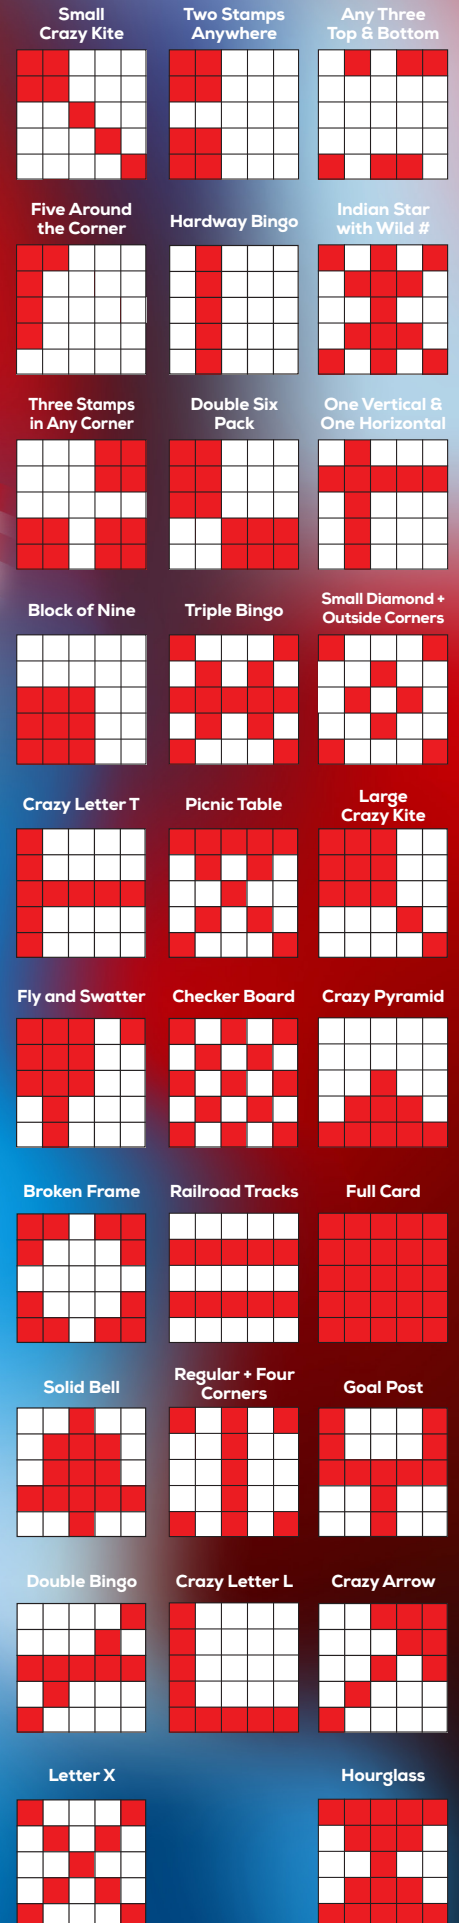

MID-SUMMER BLAST MARATHON BINGO

SATURDAY, JULY 25

RED indicates Regular Games
BLACK indicates Extra Games

Warm-ups $3

1. Small Crazy Kite	(blue)	$100
2. Two Stamps Anywhere	(orange)	$100
3. Any Three Top & Bottom	(green)	$100
4. Five Around the Corner	(yellow)	$100
5. Hardway Bingo	(pink)	$100

Regular Games

6. Indian Star with Wild #	(blue border)	$1,199
7. Three Stamps in Any Corner	(orange border)	$1,199
8. Double Six Pack	(green border)	$1,199
9. Double Action - Full Card	(pink)	$300
10. One Vertical & One Horizontal	(yellow border)	$1,199
11. Block of Nine	(pink border)	$1,199
12. Triple Bingo	(grey border)	$1,199
13. Reverse Blackout	(green)	Pays 70% of Sales
14. Small Diamond + Outside Corners	(olive border)	$1,199

Intermission

15. Seven Feathers Odd/Even Blackout	(solid blue)	Pays 70% of Sales
16. Crazy Letter T	(brown border)	$1,199
17. Picnic Table	(red border)	$1,199
18. Large Crazy Kite	(purple border)	$1,199
19. Fly and Swatter	(black border)	$1,199
20. Checker Board	(aqua border)	$1,199
21. Crazy Pyramid	(blue stripes)	$1,199
22. Broken Frame	(orange stripes)	$1,199
23. Oregon Blackout	(solid pink)	$1
(A) Railroad Tracks (B) Full Card		(A) $50 (B) $1,000

Intermission

24. Solid Bell	(green stripes)	$1,199
25. Regular Bingo + Four Corners	(yellow stripes)	$1,199
26. Goal Post	(pink stripes)	$1,199
27. Super Jackpot	(solid white)	$2
(A) Double Bingo (B) Crazy Letter L (C) Full Card		(A) $50 (B) $100 (C) $5,000
28. Crazy Arrow	(grey stripes)	$1,199
29. Letter X	(olive stripes)	$1,199
30. Hourglass	(brown stripes)	$1,199

PATTERNS