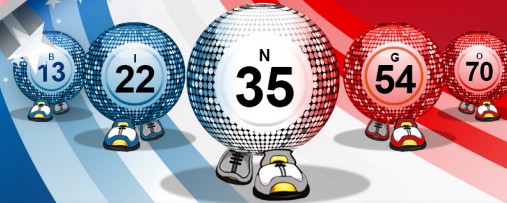

# MID-SUMMER BLAST MARATHON BINGO

SATURDAY, JULY 25

RED indicates Regular Games  
BLACK indicates Extra Games

## Warm-ups \$3

- |                           |          |       |
|---------------------------|----------|-------|
| 1. Small Crazy Kite       | (blue)   | \$100 |
| 2. Two Stamps Anywhere    | (orange) | \$100 |
| 3. Any Three Top & Bottom | (green)  | \$100 |
| 4. Five Around the Corner | (yellow) | \$100 |
| 5. Hardway Bingo          | (pink)   | \$100 |

## Regular Games

- |                                     |                 |                   |
|-------------------------------------|-----------------|-------------------|
| 6. Indian Star with Wild #          | (blue border)   | \$1,199           |
| 7. Three Stamps in Any Corner       | (orange border) | \$1,199           |
| 8. Double Six Pack                  | (green border)  | \$1,199           |
| 9. Double Action - Full Card        | (pink)          | \$300             |
| 10. One Vertical & One Horizontal   | (yellow border) | \$1,199           |
| 11. Block of Nine                   | (pink border)   | \$1,199           |
| 12. Triple Bingo                    | (grey border)   | \$1,199           |
| 13. Reverse Blackout                | (green)         | Pays 70% of Sales |
| 14. Small Diamond + Outside Corners | (olive border)  | \$1,199           |