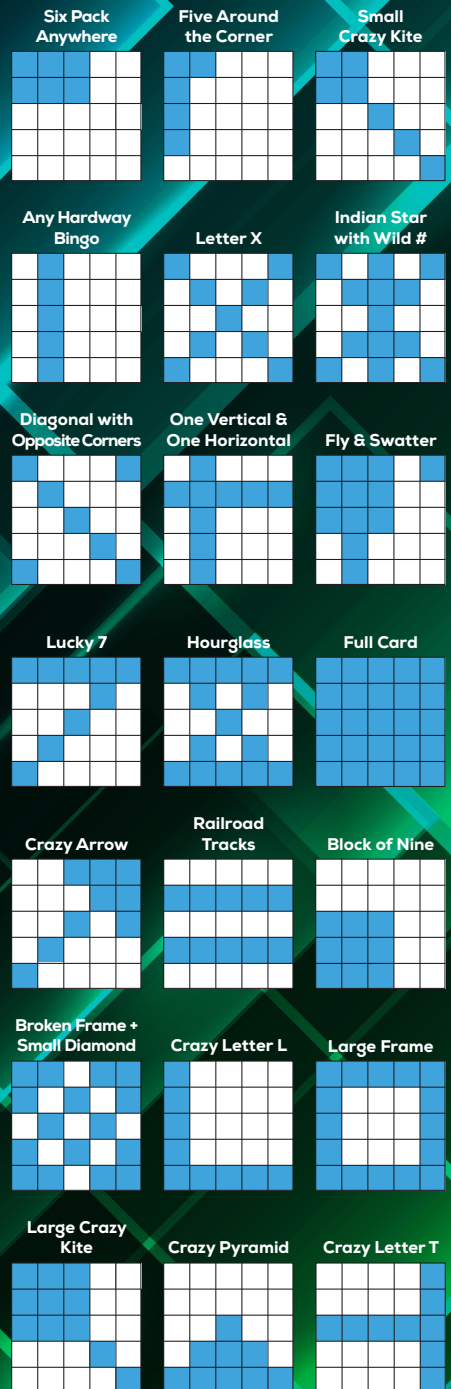

FATHER'S DAY BINGO SPECIAL

Sunday,
June 21, 2026

indicates Regular Games
WHITE indicates Extra Games • **Extra games not included with Buy-in

Warm-ups** $3

1. Six Pack Anywhere	(blue)	$100
2. Five Around the Corner	(orange)	$100
3. Small Crazy Kite	(green)	$100
4. Any Hardway Bingo	(yellow)	$100
5. Letter X Progressive	(pink)	$100

Regular Games

6. Indian Star with Wild #	(blue)	$600
7. Diagonal with Opposite Corners	(orange)	$600
8. Double Action Blackout** $1	(pink)	$300
9. One Vertical & One Horizontal	(green)	$600
10. Fly & Swatter	(yellow)	$600
11. Seven Feathers Blackout** $2	(solid blue) paper only (A)	$50
	(B) Hourglass (C) Full Card	(B) $100 (C) $500
12. Pick 8 Crystal Ball** $1 Full Card		$400
13. Crazy Arrow	(pink)	$600

Intermission

14. Reverse Blackout** $2	(solid green)	Pays 70% of Sales
Full Card		
15. Oregon Blackout** $1	(solid pink)	(A) $50 (B) $1,000
(A) Railroad Tracks (B) Full Card		
16. Block of Nine	(gray)	$600
17. Broken Frame + Small Diamond	(olive)	$600
18. Super Jackpot** $2	(solid white)	(A) $50 (B) $100
(A) Crazy Letter L (B) Large Frame (C) Full Card		(C) $500
19. Large Crazy Kite	(brown)	$600
20. Crazy Pyramid	(red)	$600
21. Crazy Letter T	(purple)	$600

PATTERNS