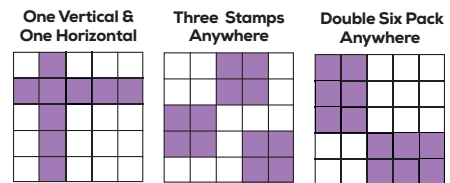

Saturday Session

**Not included in admission price

Indicates Regular Games

PATTERNS

Warm-ups** \$3 (incl. 5 games)

- | | | |
|---------------------------|----------|-------|
| 1. Any Hardway Bingo | (blue) | \$100 |
| 2. Five Around the Corner | (orange) | \$100 |
| 3. Floating Cross | (green) | \$100 |
| 4. Six Pack Anywhere | (yellow) | \$100 |
| 5. Letter X | (pink) | \$100 |

Regular Games Regular Game Payouts

- | | | |
|----------------------------------|-----------|-------|
| 6. Indian Star with Wild # | (blue) | \$500 |
| 7. One Vertical & One Horizontal | (orange) | \$500 |
| 8. Double Action Blackout** \$1 | (pink) | \$175 |
| 9. Three Stamps Anywhere | (green) | \$500 |
| 10. Double Six Pack Anywhere | (yellow) | \$500 |
| 11. U-Pick Crystal Ball** \$1 | Full Card | \$300 |
| 12. Large Diamond | (pink) | \$500 |