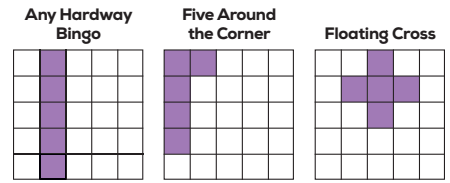

Saturday Session

**Not included in admission price

Indicates Regular Games

PATTERNS

Warm-ups** \$3 (incl. 5 games)

- | | | |
|---------------------------|----------|-------|
| 1. Any Hardway Bingo | (blue) | \$100 |
| 2. Five Around the Corner | (orange) | \$100 |
| 3. Floating Cross | (green) | \$100 |
| 4. Six Pack Anywhere | (yellow) | \$100 |
| 5. Letter X | (pink) | \$100 |

Regular Games Regular Game Payouts

- | | | |
|----------------------------------|-----------|-------|
| 6. Indian Star with Wild # | (blue) | \$500 |
| 7. One Vertical & One Horizontal | (orange) | \$500 |
| 8. Double Action Blackout** \$1 | (pink) | \$175 |
| 9. Three Stamps Anywhere | (green) | \$500 |
| 10. Double Six Pack Anywhere | (yellow) | \$500 |
| 11. U-Pick Crystal Ball** \$1 | Full Card | \$300 |
| 12. Large Diamond | (pink) | \$500 |