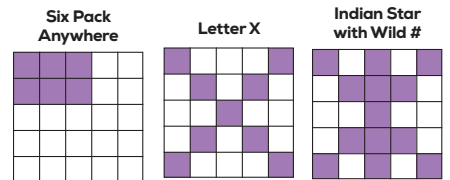

Saturday Session

**Not included in admission price

Indicates Regular Games

PATTERNS

Warm-ups** \$3 (incl. 5 games)

- | | | |
|---------------------------|----------|-------|
| 1. Any Hardway Bingo | (blue) | \$100 |
| 2. Five Around the Corner | (orange) | \$100 |
| 3. Floating Cross | (green) | \$100 |
| 4. Six Pack Anywhere | (yellow) | \$100 |
| 5. Letter X | (pink) | \$100 |

Regular Games Regular Game Payouts

- | | | |
|----------------------------------|-----------|-------|
| 6. Indian Star with Wild # | (blue) | \$500 |
| 7. One Vertical & One Horizontal | (orange) | \$500 |
| 8. Double Action Blackout** \$1 | (pink) | \$175 |
| 9. Three Stamps Anywhere | (green) | \$500 |
| 10. Double Six Pack Anywhere | (yellow) | \$500 |
| 11. U-Pick Crystal Ball** \$1 | Full Card | \$300 |
| 12. Large Diamond | (pink) | \$500 |