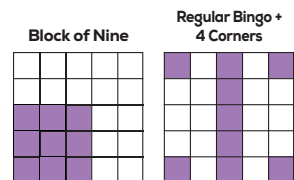

Saturday Session

**Not included in admission price

Indicates Regular Games

PATTERNS

Warm-ups** \$3 (incl. 5 games)

- | | | |
|---------------------------|----------|-------|
| 1. Any Hardway Bingo | (blue) | \$100 |
| 2. Five Around the Corner | (orange) | \$100 |
| 3. Floating Cross | (green) | \$100 |
| 4. Six Pack Anywhere | (yellow) | \$100 |
| 5. Letter X | (pink) | \$100 |

Regular Games Regular Game Payouts

- | | | |
|----------------------------------|-----------|-------|
| 6. Indian Star with Wild # | (blue) | \$500 |
| 7. One Vertical & One Horizontal | (orange) | \$500 |
| 8. Double Action Blackout** \$1 | (pink) | \$175 |
| 9. Three Stamps Anywhere | (green) | \$500 |
| 10. Double Six Pack Anywhere | (yellow) | \$500 |
| 11. U-Pick Crystal Ball** \$1 | Full Card | \$300 |
| 12. Large Diamond | (pink) | \$500 |

Intermission

- | | | |
|---|---------------|----------------------|
| 13. Reverse Blackout** \$2
Full Card | (solid green) | Pays 70%
of Sales |
| 14. Starburst | (gray) | \$500 |
| 15. Crazy 7 | (olive) | \$500 |
| 16. Saturday Night Blackout** \$2
(A) Crazy Letter L (B) Full Card (consolation) | (solid white) | (A) \$50 (B) \$500 |
| 17. Crazy Pyramid | (brown) | \$500 |
| 18. Block of Nine | (red) | \$500 |
| 19. Regular Bingo + 4 Corners | (purple) | \$500 |