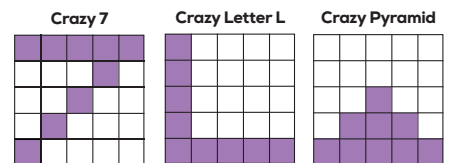

Intermission

13. Reverse Blackout** $2 Full Card	(solid green)	Pays 70% of Sales
14. Starburst	(gray)	$500
15. Crazy 7	(olive)	$500
16. Saturday Night Blackout** $2 (A) Crazy Letter L (B) Full Card (consolation)	(solid white)	(A) $50 (B) $500
17. Crazy Pyramid	(brown)	$500
18. Block of Nine	(red)	$500
19. Regular Bingo + 4 Corners	(purple)	$500