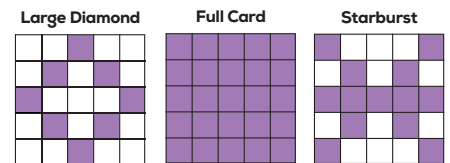

Saturday Session

**Not included in admission price

Indicates Regular Games

PATTERNS

Warm-ups** \$3 (incl. 5 games)

- | | | |
|---------------------------|----------|-------|
| 1. Any Hardway Bingo | (blue) | \$100 |
| 2. Five Around the Corner | (orange) | \$100 |
| 3. Floating Cross | (green) | \$100 |
| 4. Six Pack Anywhere | (yellow) | \$100 |
| 5. Letter X | (pink) | \$100 |

Regular Games Regular Game Payouts

- | | | |
|----------------------------------|-----------|-------|
| 6. Indian Star with Wild # | (blue) | \$500 |
| 7. One Vertical & One Horizontal | (orange) | \$500 |
| 8. Double Action Blackout** \$1 | (pink) | \$175 |
| 9. Three Stamps Anywhere | (green) | \$500 |
| 10. Double Six Pack Anywhere | (yellow) | \$500 |
| 11. U-Pick Crystal Ball** \$1 | Full Card | \$300 |
| 12. Large Diamond | (pink) | \$500 |