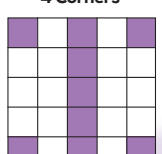

Mini Bingo

Tuesday & Friday

**Not included in admission price

Indicates Regular Games

PATTERNS

Any Hardway
Bingo

Five Around
the Corner

Floating Cross

Indian Star
with Wild #

One Vertical & One
Horizontal

Three Stamps
Anywhere

Double Six Pack
Anywhere

Full Card

Large Diamond

Starburst

Crazy 7

Crazy Pyramid

Block of Nine

Regular Bingo +
4 Corners

Warm-ups** \$2 (incl. 3 games)

- | | | |
|---------------------------|----------|-------|
| 1. Any Hardway Bingo | (lime) | \$100 |
| 2. Five Around the Corner | (tan) | \$100 |
| 3. Floating Cross | (purple) | \$100 |

Regular Games

- | | | |
|----------------------------------|----------|-------|
| 4. Indian Star with Wild # | (blue) | \$150 |
| 5. One Vertical & One Horizontal | (orange) | \$150 |
| 6. Three Stamps Anywhere | (green) | \$150 |
| 7. Double Six Pack Anywhere | (yellow) | \$150 |
| 8. Double Action Blackout** \$1 | (pink) | \$175 |
| 9. Large Diamond | (pink) | \$150 |