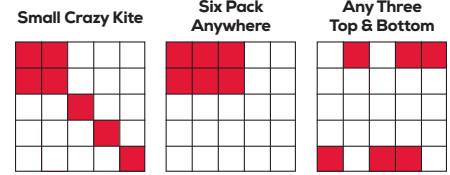

Saturday Session

**Not included in admission price

Indicates Regular Games

PATTERNS

Warm-ups** \$3 (incl. 5 games)

- | | | |
|---------------------------|----------|-------|
| 1. Small Crazy Kite | (blue) | \$100 |
| 2. Six Pack Anywhere | (orange) | \$100 |
| 3. Any Three Top & Bottom | (green) | \$100 |
| 4. Chevron | (yellow) | \$100 |
| 5. Letter X | (pink) | \$100 |

Regular Games Regular Game Payouts

- | | | |
|--|----------|-------|
| 6. Indian Star with Wild # | (blue) | \$500 |
| 7. One Regular Bingo + One Stamp | (orange) | \$500 |
| 8. Double Action Blackout** \$1 each | (pink) | \$175 |
| 9. Fly & Swatter | (green) | \$500 |
| 10. Picnic Table | (yellow) | \$500 |
| 11. Pick 8 Crystal Ball** \$1 each – Full Card | | \$300 |
| 12. Broken Frame | (pink) | \$500 |