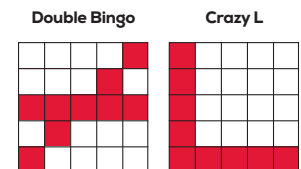

Saturday Session

**Not included in admission price

Indicates Regular Games

PATTERNS

Warm-ups** \$3 (incl. 5 games)

- | | | |
|---------------------------|----------|-------|
| 1. Small Crazy Kite | (blue) | \$100 |
| 2. Six Pack Anywhere | (orange) | \$100 |
| 3. Any Three Top & Bottom | (green) | \$100 |
| 4. Chevron | (yellow) | \$100 |
| 5. Letter X | (pink) | \$100 |

Regular Games Regular Game Payouts

- | | | |
|--|----------|-------|
| 6. Indian Star with Wild # | (blue) | \$500 |
| 7. One Regular Bingo + One Stamp | (orange) | \$500 |
| 8. Double Action Blackout** \$1 each | (pink) | \$175 |
| 9. Fly & Swatter | (green) | \$500 |
| 10. Picnic Table | (yellow) | \$500 |
| 11. Pick 8 Crystal Ball** \$1 each – Full Card | | \$300 |
| 12. Broken Frame | (pink) | \$500 |

Intermission

- | | | |
|--|---------------|--------------------|
| 13. Reverse Blackout** \$2 each Full Card | (solid green) | Pays 70% of Sales |
| 14. Crazy T | (gray) | \$500 |
| 15. Double Bingo | (olive) | \$500 |
| 16. Saturday Night Blackout** \$2 each (A) Crazy L (B) Full Card (consolation) | (solid white) | (A) \$50 (B) \$500 |
| 17. Small Diamond + Outside Corners | (brown) | \$500 |
| 18. Block of Nine | (red) | \$500 |
| 19. Anchor | (purple) | \$500 |