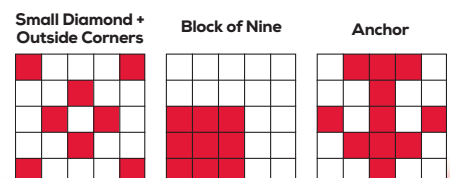

Intermission

13. Reverse Blackout** $2 each Full Card	(solid green)	Pays 70% of Sales
14. Crazy T	(gray)	$500
15. Double Bingo	(olive)	$500
16. Saturday Night Blackout** $2 each (A) Crazy L (B) Full Card (consolation)	(solid white)	(A) $50 (B) $500
17. Small Diamond + Outside Corners	(brown)	$500
18. Block of Nine	(red)	$500
19. Anchor	(purple)	$500