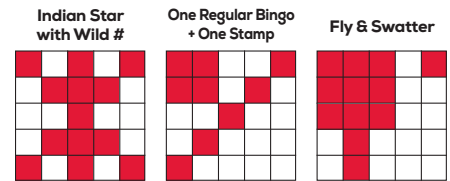

Saturday Session

**Not included in admission price

Indicates Regular Games

PATTERNS

Warm-ups** \$3 (incl. 5 games)

- | | | |
|---------------------------|----------|-------|
| 1. Small Crazy Kite | (blue) | \$100 |
| 2. Six Pack Anywhere | (orange) | \$100 |
| 3. Any Three Top & Bottom | (green) | \$100 |
| 4. Chevron | (yellow) | \$100 |
| 5. Letter X | (pink) | \$100 |

Regular Games Regular Game Payouts

- | | | |
|--|----------|-------|
| 6. Indian Star with Wild # | (blue) | \$500 |
| 7. One Regular Bingo + One Stamp | (orange) | \$500 |
| 8. Double Action Blackout** \$1 each | (pink) | \$175 |
| 9. Fly & Swatter | (green) | \$500 |
| 10. Picnic Table | (yellow) | \$500 |
| 11. Pick 8 Crystal Ball** \$1 each – Full Card | | \$300 |
| 12. Broken Frame | (pink) | \$500 |