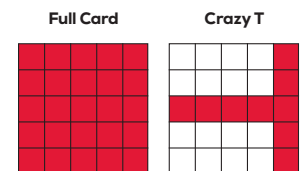

Saturday Session

**Not included in admission price

Indicates Regular Games

PATTERNS

Warm-ups** \$3 (incl. 5 games)

- | | | |
|---------------------------|----------|-------|
| 1. Small Crazy Kite | (blue) | \$100 |
| 2. Six Pack Anywhere | (orange) | \$100 |
| 3. Any Three Top & Bottom | (green) | \$100 |
| 4. Chevron | (yellow) | \$100 |
| 5. Letter X | (pink) | \$100 |

Regular Games Regular Game Payouts

- | | | |
|--|----------|-------|
| 6. Indian Star with Wild # | (blue) | \$500 |
| 7. One Regular Bingo + One Stamp | (orange) | \$500 |
| 8. Double Action Blackout** \$1 each | (pink) | \$175 |
| 9. Fly & Swatter | (green) | \$500 |
| 10. Picnic Table | (yellow) | \$500 |
| 11. Pick 8 Crystal Ball** \$1 each – Full Card | | \$300 |
| 12. Broken Frame | (pink) | \$500 |

Intermission

- | | | |
|--|---------------|--------------------|
| 13. Reverse Blackout** \$2 each Full Card | (solid green) | Pays 70% of Sales |
| 14. Crazy T | (gray) | \$500 |
| 15. Double Bingo | (olive) | \$500 |
| 16. Saturday Night Blackout** \$2 each (A) Crazy L (B) Full Card (consolation) | (solid white) | (A) \$50 (B) \$500 |
| 17. Small Diamond + Outside Corners | (brown) | \$500 |
| 18. Block of Nine | (red) | \$500 |
| 19. Anchor | (purple) | \$500 |