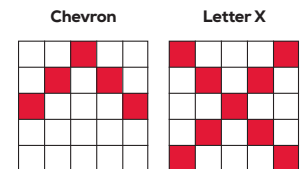

Saturday Session

**Not included in admission price

Indicates Regular Games

PATTERNS

Warm-ups** \$3 (incl. 5 games)

- | | | |
|---------------------------|----------|-------|
| 1. Small Crazy Kite | (blue) | \$100 |
| 2. Six Pack Anywhere | (orange) | \$100 |
| 3. Any Three Top & Bottom | (green) | \$100 |
| 4. Chevron | (yellow) | \$100 |
| 5. Letter X | (pink) | \$100 |

Regular Games Regular Game Payouts

- | | | |
|--|----------|-------|
| 6. Indian Star with Wild # | (blue) | \$500 |
| 7. One Regular Bingo + One Stamp | (orange) | \$500 |
| 8. Double Action Blackout** \$1 each | (pink) | \$175 |
| 9. Fly & Swatter | (green) | \$500 |
| 10. Picnic Table | (yellow) | \$500 |
| 11. Pick 8 Crystal Ball** \$1 each – Full Card | | \$300 |
| 12. Broken Frame | (pink) | \$500 |