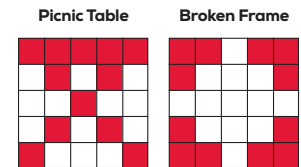

Saturday Session

**Not included in admission price

Indicates Regular Games

PATTERNS

Warm-ups** \$3 (incl. 5 games)

- | | | |
|---------------------------|----------|-------|
| 1. Small Crazy Kite | (blue) | \$100 |
| 2. Six Pack Anywhere | (orange) | \$100 |
| 3. Any Three Top & Bottom | (green) | \$100 |
| 4. Chevron | (yellow) | \$100 |
| 5. Letter X | (pink) | \$100 |

Regular Games Regular Game Payouts

- | | | |
|--|----------|-------|
| 6. Indian Star with Wild # | (blue) | \$500 |
| 7. One Regular Bingo + One Stamp | (orange) | \$500 |
| 8. Double Action Blackout** \$1 each | (pink) | \$175 |
| 9. Fly & Swatter | (green) | \$500 |
| 10. Picnic Table | (yellow) | \$500 |
| 11. Pick 8 Crystal Ball** \$1 each – Full Card | | \$300 |
| 12. Broken Frame | (pink) | \$500 |