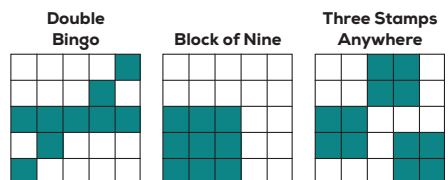

Regular Session

Sunday, Monday, Thursday & Friday

**Not included in admission price

Indicates Regular Games

Warm-ups** $3 (incl. 5 games)

1. Any Hard Way Bingo	(blue)	$100
2. Six Pack Anywhere	(orange)	$100
3. Any Three Top & Bottom	(green)	$100
4. Double Diamond	(yellow)	$100
5. Letter X Progressive	(pink, consolation)	$100

PATTERNS

Regular Games

Regular Game Payouts Level 1/2/3

	6. Indian Star with Wild #	(blue)	$200/$400/$600
	7. Small Frame + Outside Corners	(orange)	$200/$400/$600
	8. Double Action Blackout** $1 each	(pink)	$300
	9. Fly & Swatter	(green)	$200/$400/$600
	10. Crazy T	(yellow)	$200/$400/$600
	11. Seven Feathers Blackout** $2 each (solid blue) paper only		
	(A) Lucky 7 (B) Hourglass (C) Full Card* (consolation)		(A) $50 (B) $100 (C) $500
	*The Seven Feathers Blackout starts at $5,000 in 51 numbers or less and increases $100/week.		
	12. U-Pick Crystal Ball** $1 each Full Line (consolation)		$400
	13. Crazy Bowtie	(pink)	$200/$400/$600

Intermission

	14. Reverse Blackout** $2 each Full Card	(solid green)	Pays 70% of Sales
	15. Oregon Blackout** $1 each	(solid pink)	
	(A) Railroad Tracks (B) Full Card		(A) $50 (B) $1,000
	16. Bullseye	(gray)	$200/$400/$600
	17. Large Crazy Kite	(olive)	$200/$400/$600
	18. Super Jackpot** $2 each	(solid white)	
	(A) Crazy L (B) Large Frame (C) Full Card (consolation)		(A) $50 (B) $100 (C) $500
	19. Double Bingo	(brown)	$200/$400/$600
	20. Block of Nine	(red)	$200/$400/$600
	21. Three Stamps Anywhere	(purple)	$200/$400/$600