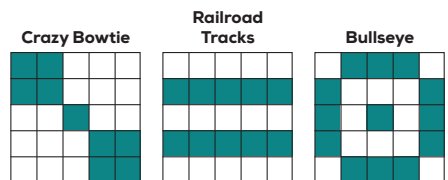

Regular Session

Sunday, Monday, Thursday & Friday

**Not included in admission price

Indicates Regular Games

Warm-ups** $3 (incl. 5 games)

1. Any Hard Way Bingo	(blue)	$100
2. Six Pack Anywhere	(orange)	$100
3. Any Three Top & Bottom	(green)	$100
4. Double Diamond	(yellow)	$100
5. Letter X Progressive	(pink, consolation)	$100

PATTERNS

Regular Games

Regular Game Payouts Level 1/2/3

	6. Indian Star with Wild #	(blue)	$200/$400/$600
	7. Small Frame + Outside Corners	(orange)	$200/$400/$600
	8. Double Action Blackout** $1 each	(pink)	$300
	9. Fly & Swatter	(green)	$200/$400/$600
	10. Crazy T	(yellow)	$200/$400/$600
	11. Seven Feathers Blackout** $2 each (solid blue) paper only		
	(A) Lucky 7 (B) Hourglass (C) Full Card* (consolation)		(A) $50 (B) $100 (C) $500
	*The Seven Feathers Blackout starts at $5,000 in 51 numbers or less and increases $100/week.		
	12. U-Pick Crystal Ball** $1 each Full Line (consolation)		$400
	13. Crazy Bowtie	(pink)	$200/$400/$600

Intermission

	14. Reverse Blackout** $2 each Full Card	(solid green)	Pays 70% of Sales
	15. Oregon Blackout** $1 each	(solid pink)	
	(A) Railroad Tracks (B) Full Card		(A) $50 (B) $1,000
	16. Bullseye	(gray)	$200/$400/$600
	17. Large Crazy Kite	(olive)	$200/$400/$600
	18. Super Jackpot** $2 each	(solid white)	
	(A) Crazy L (B) Large Frame (C) Full Card (consolation)		(A) $50 (B) $100 (C) $500
	19. Double Bingo	(brown)	$200/$400/$600
	20. Block of Nine	(red)	$200/$400/$600
	21. Three Stamps Anywhere	(purple)	$200/$400/$600