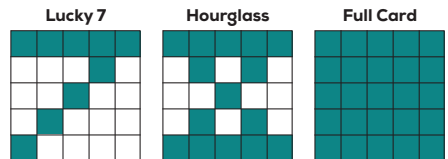

Regular Session

Sunday, Monday, Thursday & Friday

**Not included in admission price

Indicates Regular Games

Warm-ups** $3 (incl. 5 games)

1. Any Hard Way Bingo	(blue)	$100
2. Six Pack Anywhere	(orange)	$100
3. Any Three Top & Bottom	(green)	$100
4. Double Diamond	(yellow)	$100
5. Letter X Progressive	(pink, consolation)	$100

PATTERNS

Regular Games

Regular Game Payouts Level 1/2/3

	6. Indian Star with Wild #	(blue)	$200/$400/$600
	7. Small Frame + Outside Corners	(orange)	$200/$400/$600
	8. Double Action Blackout** $1 each	(pink)	$300
	9. Fly & Swatter	(green)	$200/$400/$600
	10. Crazy T	(yellow)	$200/$400/$600
	11. Seven Feathers Blackout** $2 each (solid blue) paper only		
	(A) Lucky 7 (B) Hourglass (C) Full Card* (consolation)		(A) $50 (B) $100 (C) $500
	*The Seven Feathers Blackout starts at $5,000 in 51 numbers or less and increases $100/week.		
	12. U-Pick Crystal Ball** $1 each Full Line (consolation)		$400
	13. Crazy Bowtie	(pink)	$200/$400/$600

Intermission

	14. Reverse Blackout** $2 each Full Card	(solid green)	Pays 70% of Sales
	15. Oregon Blackout** $1 each	(solid pink)	
	(A) Railroad Tracks (B) Full Card		(A) $50 (B) $1,000
	16. Bullseye	(gray)	$200/$400/$600
	17. Large Crazy Kite	(olive)	$200/$400/$600
	18. Super Jackpot** $2 each	(solid white)	
	(A) Crazy L (B) Large Frame (C) Full Card (consolation)		(A) $50 (B) $100 (C) $500
	19. Double Bingo	(brown)	$200/$400/$600
	20. Block of Nine	(red)	$200/$400/$600
	21. Three Stamps Anywhere	(purple)	$200/$400/$600