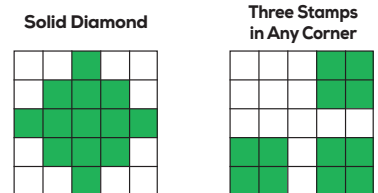

Intermission

10. Reverse Blackout** $2 each Full Card	<i>(solid green)</i>	Pays 70% of Sales
11. Three Stamps in Any Corner	<i>(gray)</i>	$150
12. Letter X	<i>(olive)</i>	$150
13. U-Pick Crystal Ball** $1 each – Full Line		$300
14. Crazy Arrow	<i>(brown)</i>	$150
15. Block of Nine	<i>(red)</i>	$150
16. Broken Frame	<i>(purple)</i>	$150