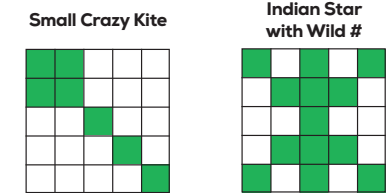

Mini Bingo

Tuesday & Friday

PATTERNS

**Not included in admission price  Indicates Regular Games

Warm-ups** \$2 each (incl. 3 games)

- | | | |
|----------------------------|-----------------|-------|
| 1. Six Pack Anywhere Bingo | <i>(lime)</i> | \$100 |
| 2. Two Stamps Anywhere | <i>(tan)</i> | \$100 |
| 3. Small Crazy Kite | <i>(purple)</i> | \$100 |

Regular Games

- | | | |
|--|-----------------|-------|
|  4. Indian Star with Wild # | <i>(blue)</i> | \$150 |
|  5. One Easyway & One Hardway Bingo | <i>(orange)</i> | \$150 |
|  6. Fly and Swatter | <i>(green)</i> | \$150 |
|  7. Floating T | <i>(yellow)</i> | \$150 |
| 8. Double Action Blackout** \$1 each | <i>(pink)</i> | \$175 |
|  9. Solid Diamond | <i>(pink)</i> | \$150 |