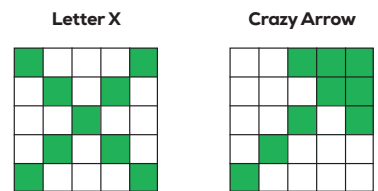

Intermission

10. Reverse Blackout** $2 each Full Card	<i>(solid green)</i>	Pays 70% of Sales
11. Three Stamps in Any Corner	<i>(gray)</i>	$150
12. Letter X	<i>(olive)</i>	$150
13. U-Pick Crystal Ball** $1 each – Full Line		$300
14. Crazy Arrow	<i>(brown)</i>	$150
15. Block of Nine	<i>(red)</i>	$150
16. Broken Frame	<i>(purple)</i>	$150